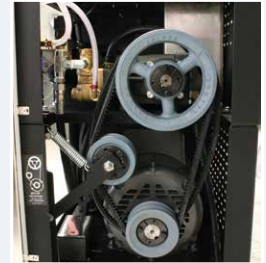

CWC Series

Cold Water Cabinet Pressure Washers

Electric / Belt Drive

Ideal for the food industry since hot water can be used. Remote ready for operation in wash bays

Sleek side and front removeable panels provide easy access to the entire washer for service and maintenance

Locking lid prevents accidental removal of both panels around the belt and pulley

Adjustable upstream detergent injection ensures high-pressure sudsing for better cleaning

Vertical tensioned belt provides extended life and reduced maintenance costs by eliminating multiple belts that stretch at different rates.